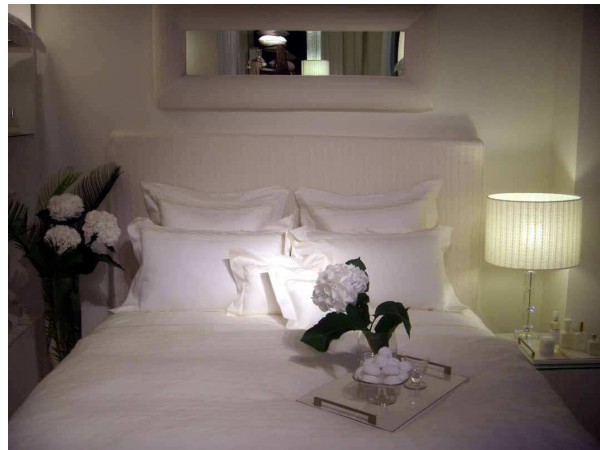

Maison Claire

Letto Mod. Treccia rivestimento in lana e cashmere (sommier e testata)
Bed Mod. Treccia with bed cloth in wool and cashmere (sommier + headboard)

Panchetta Mod. Treccia in lana e cashmere
Petit bench Mod. Treccia in wool and cashmere

Set di lenzuola raso Smeraldo Mod. Treccia (sopra / sotto/ 2 federe 50x80)
Bed set satin Smeraldo Mod. Treccia (upper / bottom sheet / 2 pillow cases)

Copripiumino raso Smeraldo Mod. Treccia 250x220cm.
Duvet cover satin cotton Smeraldo Mod. Treccia