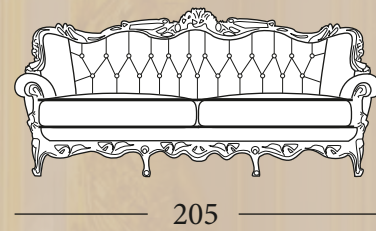


Egidio Lunardelli
imbottiti classici
classical sofas

Reale
collection

A grand, ornate interior space, likely a palace or grand residence, featuring a large, multi-tiered crystal chandelier hanging from a ceiling with intricate gold and blue patterns. The walls are adorned with classical architectural details, including arched doorways and decorative panels. In the center, a large, tufted sofa with a floral pattern and gold accents is flanked by two matching armchairs. A square coffee table with ornate legs sits in front of the sofa. The overall atmosphere is one of luxury and historical elegance.

Liberty

*Divano tre posti
Three seaters sofa*

*Desdemona
tavolino quadrato
square table
cm.130x130x49h.*

*Poltrona
Armchair*

*Divano tre posti
Three seaters sofa*

Liberty

as photo Cat. LUXURY

*Tessuto 22130 cat. LUXURY PLUS
Tessuto 24388 cat. SETA
Tessuto Wilde 16 cat. D*

*Finitura oro decapè
Finishing gold decapè*

Liberty

poltrona/armchair
as photo Cat. LUXURY

Finitura oro decapè
Finishing gold decapè

Tessuto 22130 cat. LUXURY PLUS
Tessuto 24388 cat. SETA
Tessuto Wilde 16 cat. D

Turandot

as photo Cat. LUXURY

Turandot

Royal
poltrona/armchair

Divano due posti grande
Two big seaters sofa

Turandot

as photo Cat. LUXURY

Tessuto 22130 cat. LUXURY PLUS