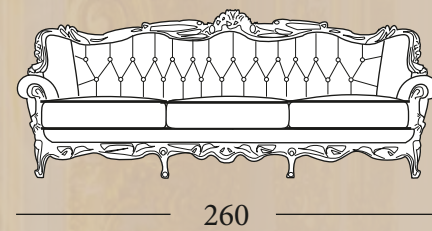


Egidio Lunardelli
imbottiti classici
classical sofas

Reale
collection

A grand, ornate interior space, likely a palace or grand residence, featuring a large, multi-tiered crystal chandelier hanging from a ceiling with intricate gold and blue patterns. The walls are adorned with classical architectural details, including arched doorways and decorative panels. In the center, a large, tufted sofa with a floral pattern and gold accents is flanked by two matching armchairs. A square coffee table with ornate legs sits in front of the sofa. The overall atmosphere is one of luxury and historical elegance.

Liberty

*Divano tre posti
Three seaters sofa*

*Desdemona
tavolino quadrato
square table
cm.130x130x49h.*

*Poltrona
Armchair*

*Divano tre posti
Three seaters sofa*

Liberty

as photo Cat. LUXURY

*Tessuto 22130 cat. LUXURY PLUS
Tessuto 24388 cat. SETA
Tessuto Wilde 16 cat. D*

*Finitura oro decapè
Finishing gold decapè*

Liberty

poltrona/armchair
as photo Cat. LUXURY

Finitura oro decapè
Finishing gold decapè

Tessuto 22130 cat. LUXURY PLUS
Tessuto 24388 cat. SETA
Tessuto Wilde 16 cat. D

Turandot

as photo Cat. LUXURY

Turandot

Royal
poltrona/armchair

Divano due posti grande
Two big seaters sofa

Turandot

as photo Cat. LUXURY

Tessuto 22130 cat. LUXURY PLUS