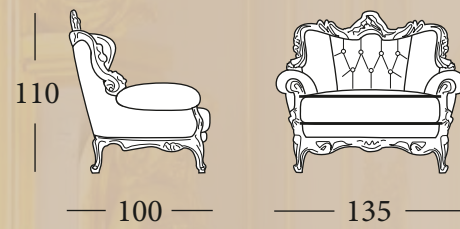


Egidio Lunardelli
imbottiti classici
classical sofas

Reale
collection

A grand, ornate interior space, likely a palace or grand residence, featuring a large, multi-tiered crystal chandelier hanging from a ceiling with intricate gold and blue patterns. The walls are adorned with classical architectural details, including arched doorways and decorative panels. In the center, a large, tufted sofa with a floral pattern and gold accents is flanked by two matching armchairs. A square coffee table with ornate legs sits in front of the sofa. The overall atmosphere is one of luxury and historical elegance.

Liberty

*Divano tre posti
Three seaters sofa*

*Desdemona
tavolino quadrato
square table
cm.130x130x49h.*

*Poltrona
Armchair*

*Divano tre posti
Three seaters sofa*

Liberty

as photo Cat. LUXURY

*Tessuto 22130 cat. LUXURY PLUS
Tessuto 24388 cat. SETA
Tessuto Wilde 16 cat. D*

*Finitura oro decapè
Finishing gold decapè*

Liberty

poltrona/armchair
as photo Cat. LUXURY

Finitura oro decapè
Finishing gold decapè

Tessuto 22130 cat. LUXURY PLUS
Tessuto 24388 cat. SETA
Tessuto Wilde 16 cat. D

*Divano 4 posti curvo
Curved four seaters sofa
cm.360x140x110h.*

Etoile

con intaglio/with carving
as photo Cat. LUXURY

Finitura oro decapè
Finishing gold decapè

Tessuto 22130 cat. LUXURY PLUS
Tessuto 24388 cat. SETA
Tessuto Wilde 16 cat. D